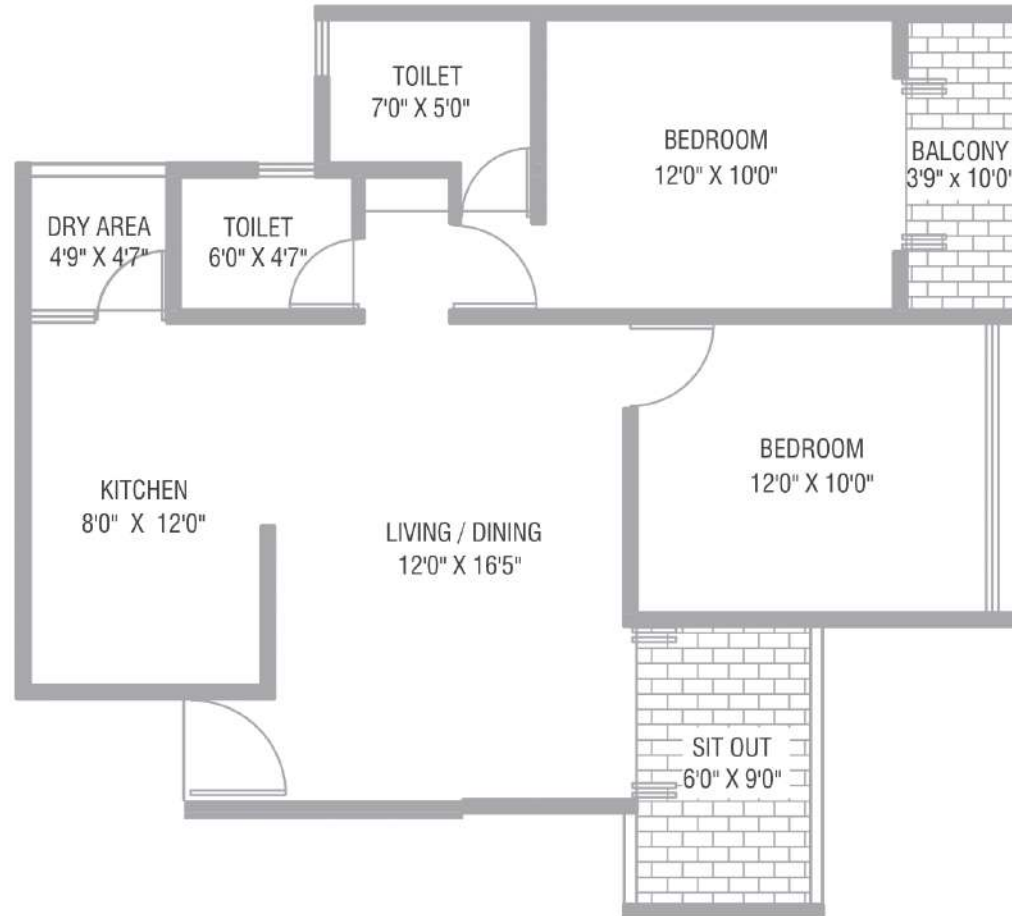

Unit Plan 2 BHK

AREA STATEMENT		
FLAT TYPE	CARPET AREA (SQ. M)	CARPET AREA (SQ. FT)
2 BHK	74.16	798.26